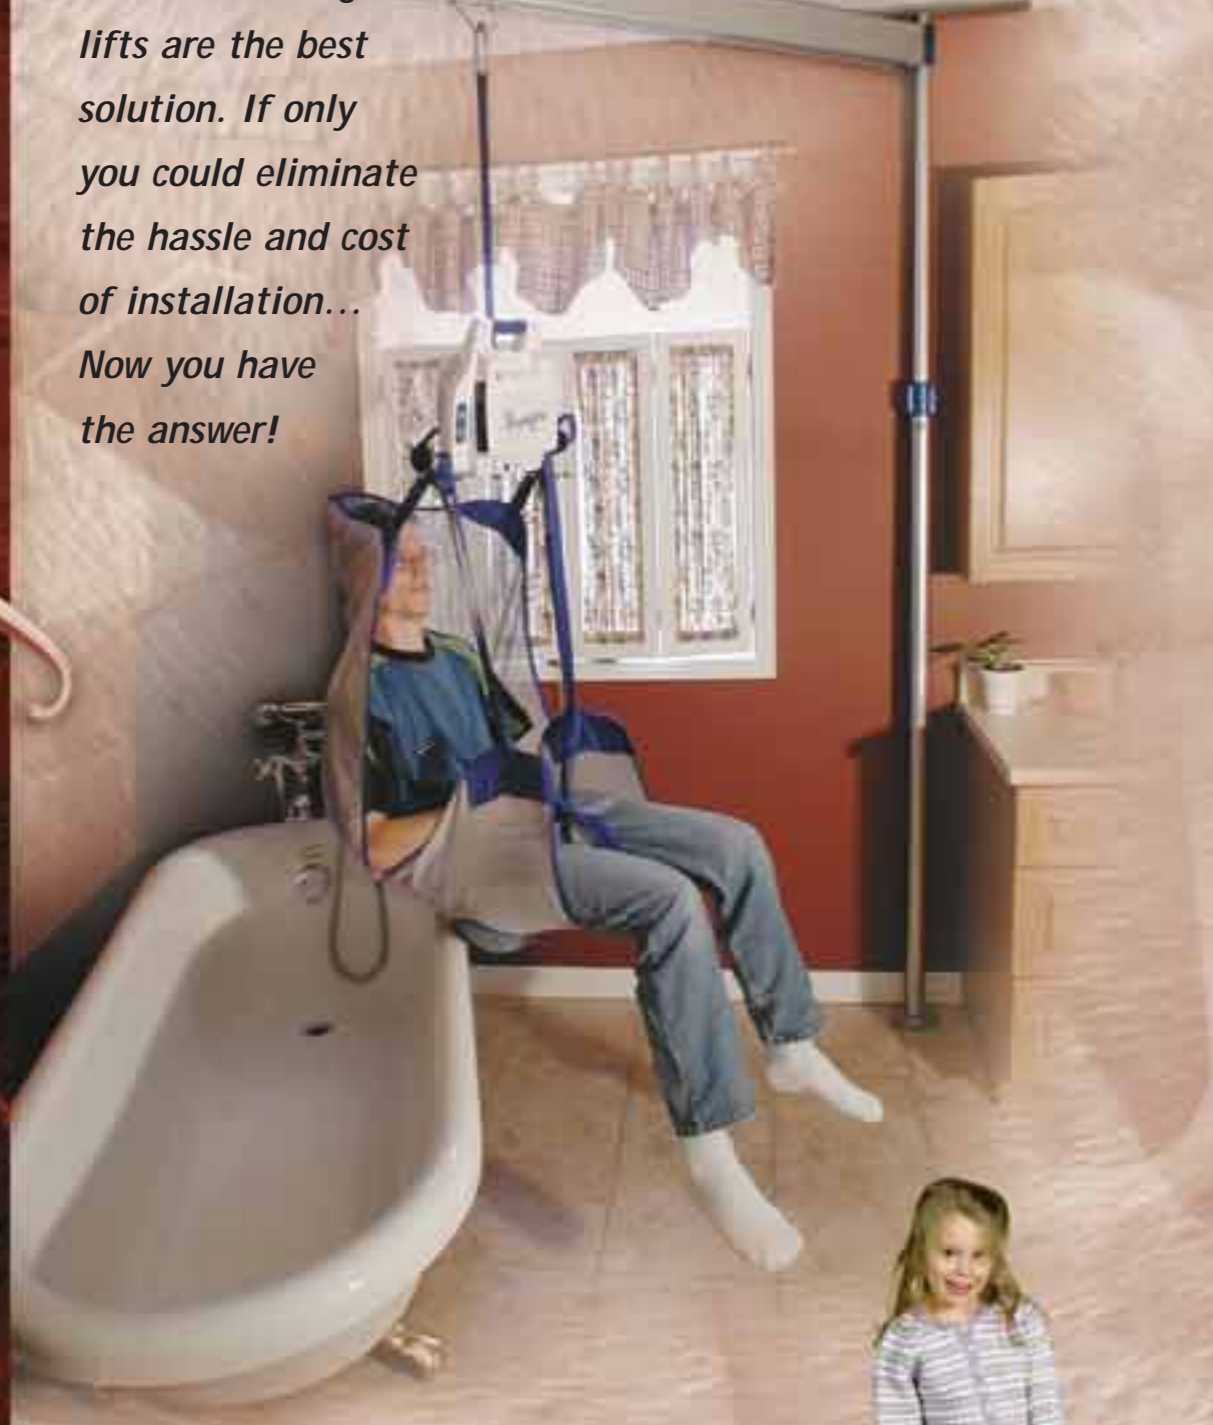

Easytrack

EASYTRACK 2 POST SYSTEM

Overhead ceiling lifts are the best solution. If only you could eliminate the hassle and cost of installation... Now you have the answer!