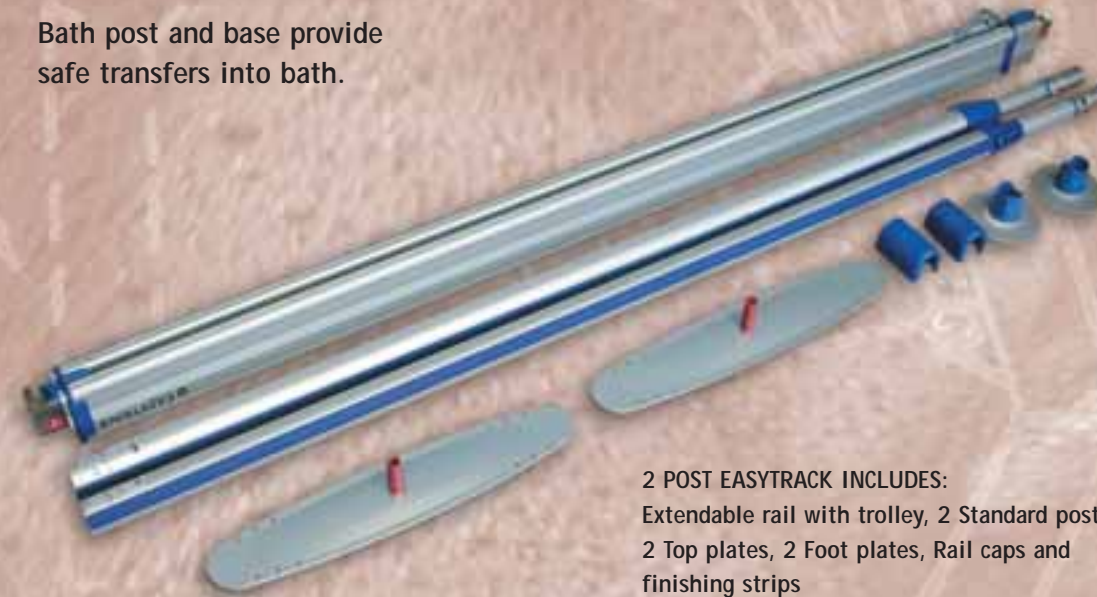

## EASYTRACK 4 POST SYSTEM

Get full room coverage with our 4-post system. The center rail moves back and forth allowing you to cover the entire area between the posts.

Bath post and base provide safe transfers into bath.

2 POST EASYTRACK INCLUDES:  
Extendable rail with trolley, 2 Standard posts,  
2 Top plates, 2 Foot plates, Rail caps and  
finishing strips

For more information, contact us at:

## EASYTRACK 2 POST SYSTEM

Overhead ceiling lifts are the best solution. If only you could eliminate the hassle and cost of installation... Now you have the answer!

Non-slip neoprene surface on both the foot plate and top plate ensure posts stay in place.

## EASYTRACK 3 POST SYSTEM

Need more room to transfer? Try our unique 3 post system. Pivoting rail moves from side to side.

Attach the 3 post Easytrack System to a wall instead of a post for more flexibility.