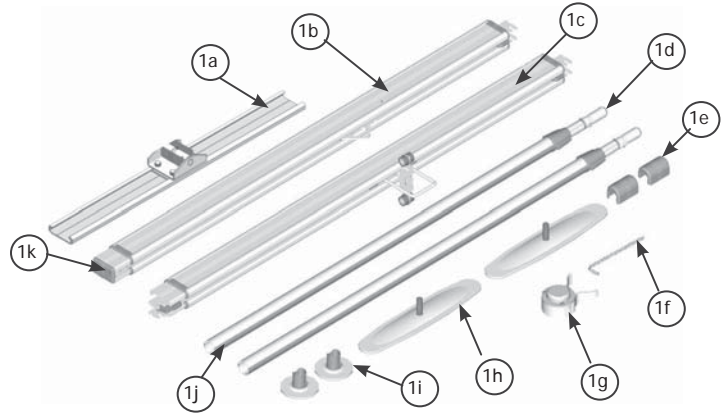

Easytrack - 2 Post & 1 Wall bracket System

with pivoting track

Maximum capacity : 200 kg / 440 lb / 31.43 st