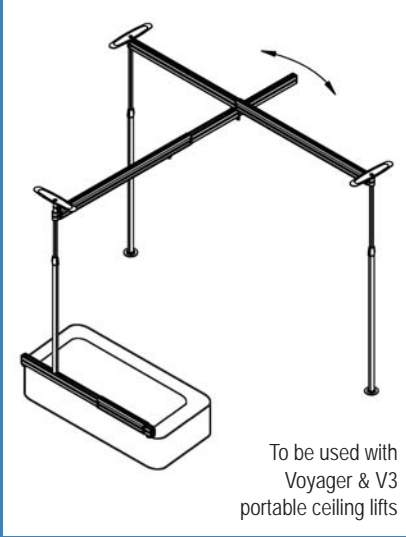

For Portable ceiling lifts

# PRODUCT	DESCRIPTION
#9220110	Easytrack- 2 Post floor to ceiling pressure fit system & Bath adaptor

Easytrack - 2 Post System & 1 Bath adaptor

Maximum capacity : 200 kg / 440 lb / 31.43 st

2

√ = Included / O = Optional

# PART	DESCRIPTION	
1a	#700.10750 Easytrack - Extendable track & standard trolley - 1 piece	√
1b	#700.10880 Easytrack - Bath adaptor - 1 piece	√
1c	#700.10500 Easytrack - Standard post - 1 pieces	√
1d	#700.10455 Easytrack - Pivot post - 1 pieces	√
1e	#700.10230 Easytrack - Blue plastic strip - 4 pieces	√
1f	#700.10350 Easytrack - Round foot plate - 1 pieces	√
1g	#700.10600 Easytrack - Clip-on level - 1 piece	√
1h	#700.10400 Easytrack - Top plate - 2 pieces	√
1i	#200.10720 Easytrack - Round blue cap - 2 pieces	√
Transport Bag		
	#002.10450 Easytrack transport bag	O
2	#700.08310 Reacher - 61 cm (24 in.)	O
2	#700.08320 Reacher - 91 cm (36 in.)	O