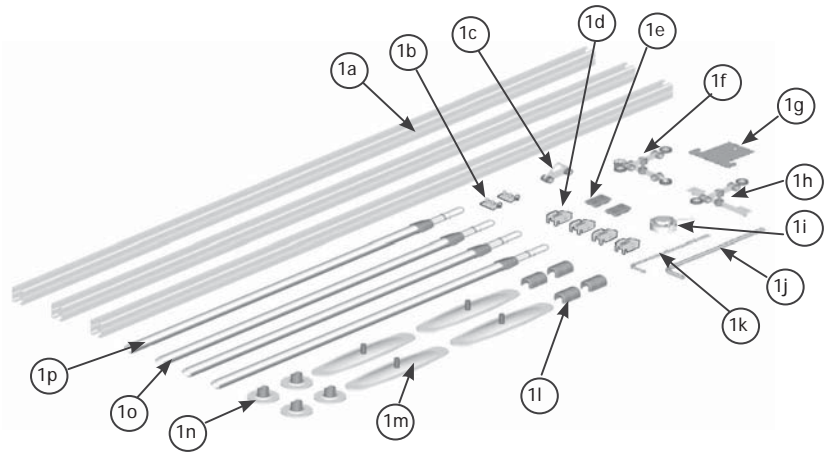

Easytrack - 4 Post X-Y System

with moving 3rd track

Maximum capacity : 200 kg / 440 lb / 31.43 st