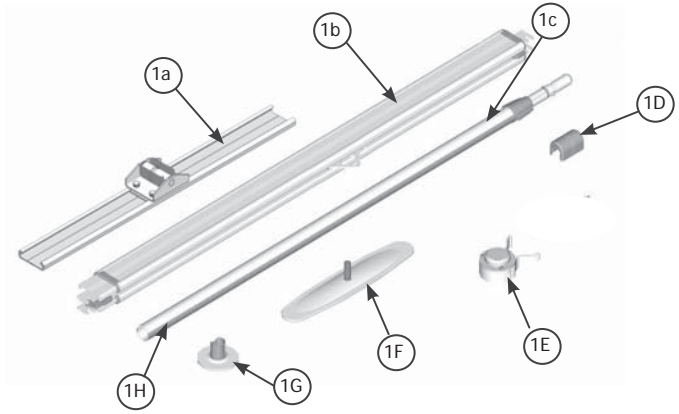

Easytrack - 1 Post & 1 Wall bracket System

Maximum capacity : 200 kg / 440 lb / 31.43 st