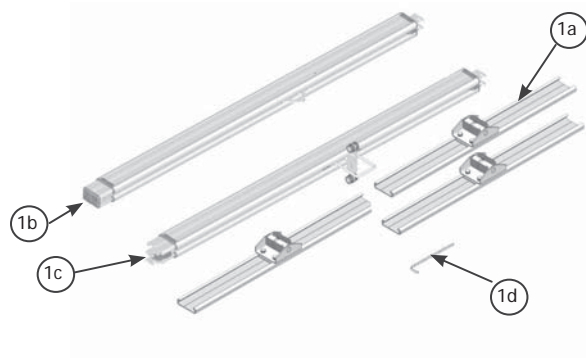

Easytrack - 3 Wall brackets System

with moving track

Maximum capacity : 200 kg / 440 lb / 31.43 st