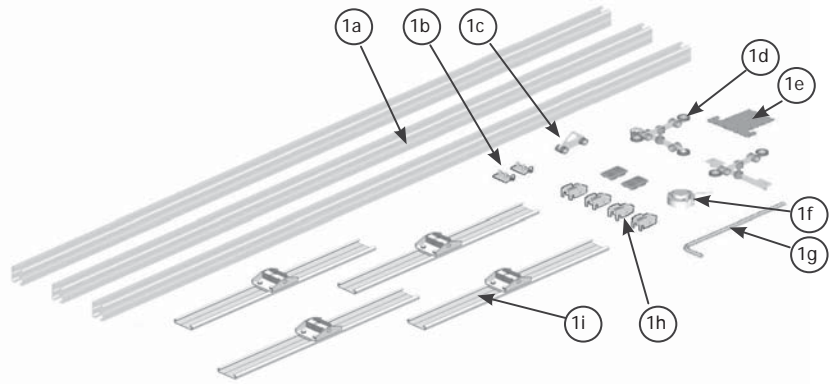

Easytrack - 4 Wall brackets X-Y System with moving 3rd track

Maximum capacity : 200 kg / 440 lb / 31.43 st