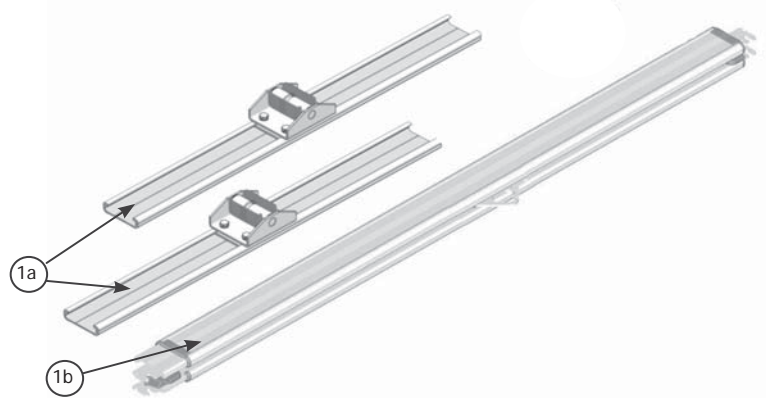

Easytrack - 2 Wall brackets System

Maximum capacity : 200 kg / 440 lb / 31.43 st