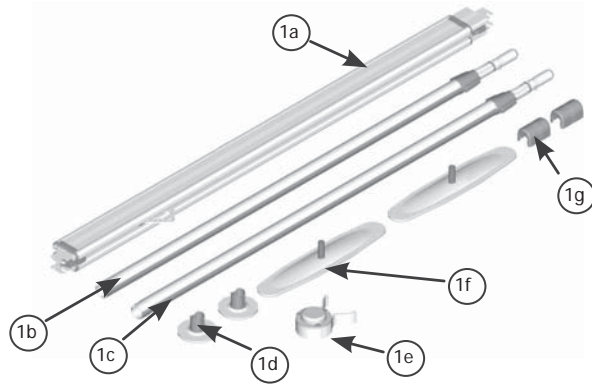

# PRODUCT	DESCRIPTION
#9220010	Easytrack - 2 Post floor to ceiling pressure fit system

Easytrack - 2 Post System

Maximum capacity : 200 kg / 440 lb / 31.43 st

√ = Included / O = Optional

# PART	DESCRIPTION	
1a	#700.10750 Easytrack - Extendable track & standard trolley - 1 piece	√
1b	#700.10500 Easytrack - Standard post - 2 pieces	√
1c	#700.10230 Easytrack - Blue plastic strip - 4 pieces	√
1d	#700.10350 Easytrack - Round foot plate - 2 pieces	√
1e	#700.10600 Easytrack - Clip-on level - 1 piece	√
1f	#700.10400 Easytrack - Top plate - 2 pieces	√
1g	#200.10720 Easytrack - Round blue cap - 2 pieces	√
Transport Bag		
	#002.10450 Easytrack transport bag	O
2	#700.08310 Reacher - 61 cm (24 in.)	O
2	#700.08320 Reacher - 91 cm (36 in.)	O