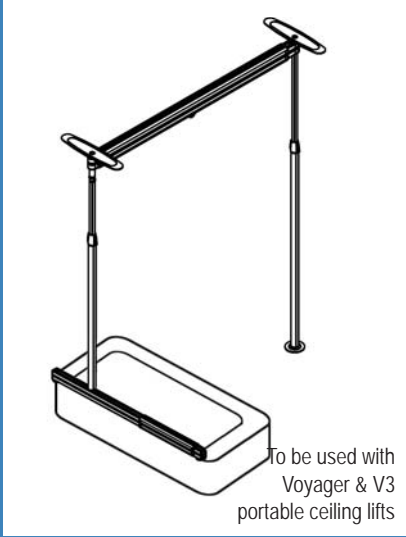

# PRODUCT	DESCRIPTION
#9404030	Easytrack - 4 Wall brackets

Easytrack - 4 Wall brackets X-Y System with moving 3rd track

Maximum capacity : 200 kg / 440 lb / 31.43 st

√ = Included / O = Optional

# PART	DESCRIPTION	
1a #700.10250	Easytrack - X-Y Tracks 300 cm (118 in) - 3 pieces	√
1b #700.11005	Easytrack - Rail stopper - 2 pieces	√
1c #700.10650	Easytrack - Standard trolley - 1 piece	√
1d #700.11270	Easytrack - X-Y mobile trolley - 1 piece	√
1e #200.10730	Easytrack - Drilling JIG - 1 piece	√
1f #700.10600	Easytrack - Clip-on level - 1 piece	√
1g #000.03280	Easytrack - Allen key 6mm - 1 piece	√
1h #700.10701	Easytrack - Rail hook - 4 pieces	√
1i #700.10860	Wall Bracket - 100 cm (39 in) - 4 piece	√
Transport Bag		
#002.10450	Easytrack transport bag	O
2 #700.08310	Reacher - 61 cm (24 in.)	O
2 #700.08320	Reacher - 91 cm (36 in.)	O