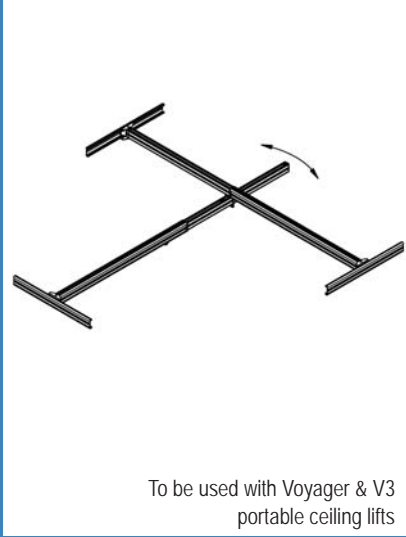

For Portable ceiling lifts

# PRODUCT	DESCRIPTION
#9303010	Easytrack- 3 Wall brackets