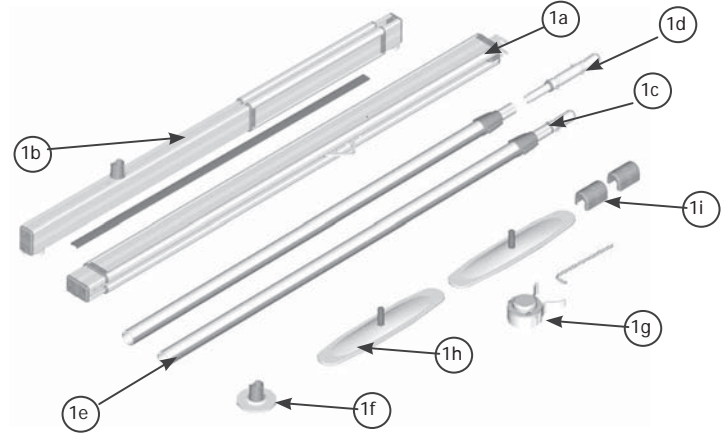

Easytrack - 2 Post System & 1 Bath adaptor

Maximum capacity : 200 kg / 440 lb / 31.43 st