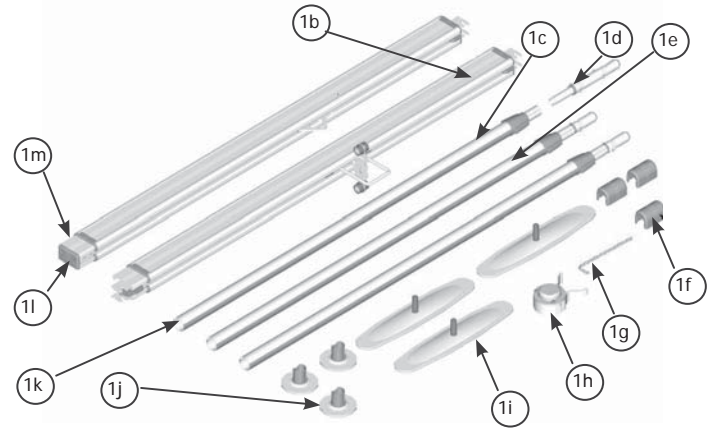

Easytrack - 3 Post System

with pivoting 3rd track

Maximum capacity : 200 kg / 440 lb / 31.43 st