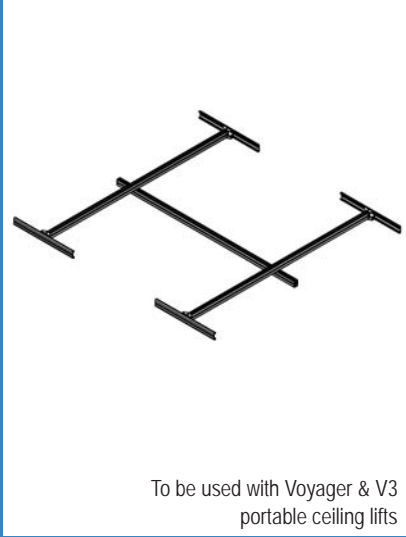

# PRODUCT	DESCRIPTION
#9303010	Easytrack- 3 Wall brackets

Easytrack - 3 Wall brackets System

with moving track

Maximum capacity : 200 kg / 440 lb / 31.43 st

√ = Included / O = Optional

# PART	DESCRIPTION	
1a	#700.10860 Wall Bracket - 100 cm (39 in) - 3 piece	√
1b	#700.10850 Easytrack - Pivoting extendable track 300 cm (118 in) & standard trolley - 1 piece	√
1c	#700.10800 Easytrack - Extendable track 300 cm (118 in) & swivel trolley - 1 piece	√
1d	#000.03280 Easytrack - Allen key 6mm - 1 piece	√
Transport Bag		
	#002.10450 Easytrack transport bag	O
2	#700.08310 Reacher - 61 cm (24 in.)	O
2	#700.08320 Reacher - 91 cm (36 in.)	O