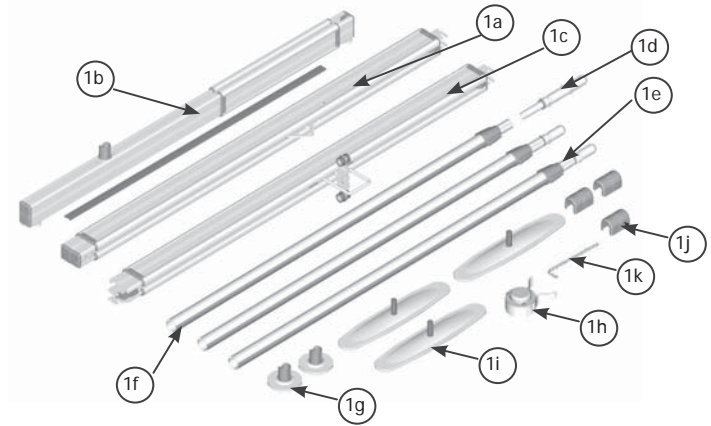

Easytrack - 3 Post System & Bath adaptor

with pivoting track

Maximum capacity : 200 kg / 440 lb / 31.43