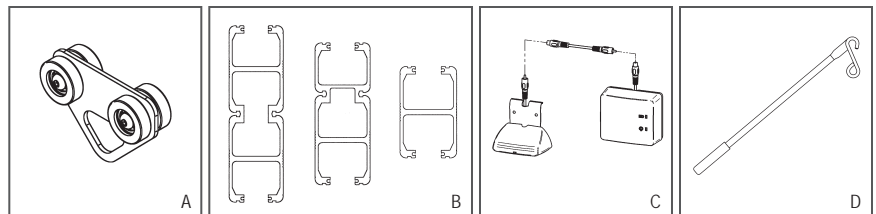

PARTS TO BE ORDERED SEPARATELY

A	#700.10650	Trolley- KWIKtrak (for portable ceiling lift)
B	#200.12810	KWIKtrak 90 mm - Straight 3.0 m
B	#200.12872	KWIKtrak 140 mm - Straight 3.5 m
B	#200.12870	KWIKtrak 140 mm - Straight 4.5 m
B	#200.12882	KWIKtrak 180 mm - Straight 3.5 m
B	#200.12884	KWIKtrak 180 mm - Straight 4.5 m
B	#200.12880	KWIKtrak 180 mm - Straight 6.0 m
C	#700.15510	Charger interface (for fixed ceiling lift)
D	#700.08310	Reacher - 61 cm (24 in.)
D	#700.08320	Reacher - 91 cm (36 in.)