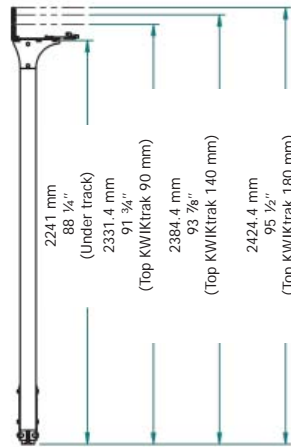

# Semi-permanent rack

*KWIKtrak 90 mm, 140 mm, 180 mm*

MAXIMUM TRACK LENGTH VS LIFT CAPACITY & TRACK SIZE					
LIFT CAPACITY			KWIKTRAK*		
kg	lb	st	90mm	140mm	180mm
200	440	31.43	2.5 m	4.5 m	6 m
270	600	42.86		3.5 m	5 m
455	1000	71.43			4 m

\* Track and Trolley or Charger interface not included

PARTS TO BE ORDERED SEPARATELY

A	#700.10650	Trolley- KWIKtrak (for portable ceiling lift)
B	#200.12810	KWIKtrak 90 mm - Straight 3.0 m
B	#200.12872	KWIKtrak 140 mm - Straight 3.5 m
B	#200.12870	KWIKtrak 140 mm - Straight 4.5 m
B	#200.12882	KWIKtrak 180 mm - Straight 3.5 m
B	#200.12884	KWIKtrak 180 mm - Straight 4.5 m
B	#200.12880	KWIKtrak 180 mm - Straight 6.0 m
C	#700.15510	Charger interface (for fixed ceiling lift)
D	#700.08310	Reacher - 61 cm (24 in.)
D	#700.08320	Reacher - 91 cm (36 in.)

MEASURE C : This measurement is generally 0.5 m less than measurement B