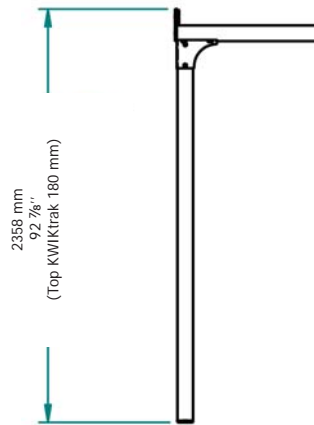

To be used with...
Portable ceiling lifts: All
Fixed ceiling lifts: V4 - V4i - V10

#PRODUCT	DESCRIPTION		#PRODUCT	DESCRIPTION		#PRODUCT	DESCRIPTION	
	MEASURE A	MEASURE B		MEASURE A	MEASURE B		MEASURE A	MEASURE B
#9903030	3.0 m	3.0 m	#9903540	3.5 m	4.0 m	#9904045	4.0 m	4.5 m
#9903035	3.0 m	3.5 m	#9903545	3.5 m	4.5 m	#9904545	4.5 m	4.5 m
#9903040	3.0 m	4.0 m	#9904040	4.0 m	4.0 m			
#9903045	3.0 m	4.5 m						
#9903535	3.5 m	3.5 m						

MEASURE C : This measurement is generally 0.5 m less than measurement B

X-Y Semi-permanent rack

KWIKtrak 180 mm

CAPACITY OF THE RACK		
KWIKTRAK 180 MM		
kg	lb	st
270	600	42.86

* Trolley or Charger interface not included

PARTS TO BE ORDERED SEPARATELY

A	#700.10650	Trolley - KWIKtrak (for portable ceiling lifts)
B	#700.15510	Charger interface (for fixed ceiling lifts)
C	#700.08310	Reacher - 61 cm (24 in.)
C	#700.08320	Reacher - 91 cm (36 in.)