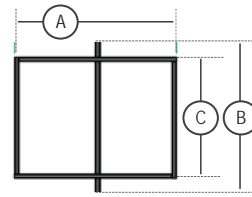

To be used with...
Portable ceiling lifts: All
Fixed ceiling lifts: V4 - V4i - V10